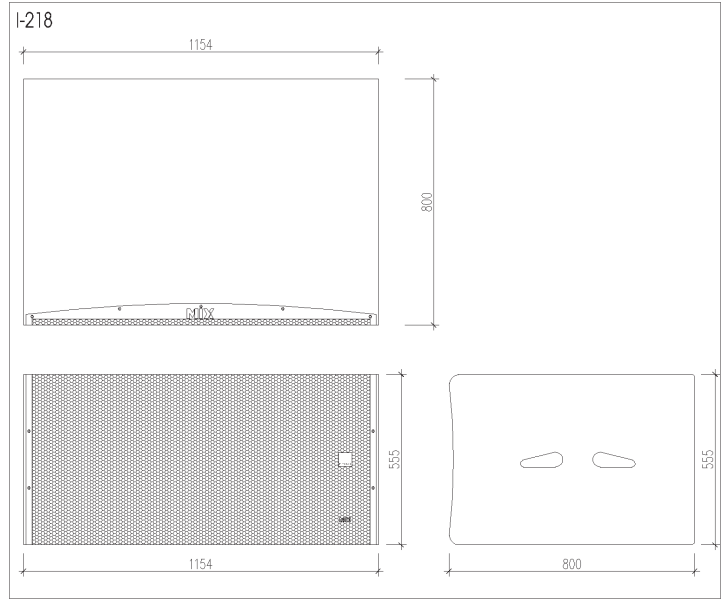

I - 218

A subwoofer that comes with the series-I, uses 02 FaitalPro Neodymium 18HP 1010 drivers that reproduce the ultra-low range. The large size of the Speaker will give powerful sound quality. The product I - 218 effectively enhances low-frequency performance, delivering vibrant full-range sound.

Bass reflex speaker combined with a closed cabinet provides better bass reproduction, reduces noise or negative signal changes.

Premium ferrite magnets in the I - 218 speaker deliver perfect sound, with deep, powerful bass. The bass range is also not lost or distorted.

SPECIFICATIONS

TYPE	Compact, direct radiating subwoofer
FREQUENCY RESPONSE	35Hz-150Hz ± 6dB, -10dB @ 33Hz
DRIVER	18" (460mm)/4" (100mm) voice coil, long excursion, ferrite magnet
RATED POWER	2000W AES, 6000W peak
SENSITIVITY	102dB
MAXIMUM SPL	141dB peak (half space)
NOMINAL IMPEDANCE	4Ω
CROSSOVER	
ENCLOSURE	Multi-angle birch/poplar ply
FINISH	Black textured paint
PROTECTIVE GRILLE	Black perforated steel with scrim cloth backing
CONNECTORS	2 x NL4 type
PIN CONNECTIONS (INPUT)	1+/1-
PIN CONNECTIONS (LINK)	1+/- to 1+/-
DIMENSIONS	(W) 1140mm x (H)555mm x (D) 800mm
WEIGHT	
ACCESSORIES	Wall bracket, eyebolts