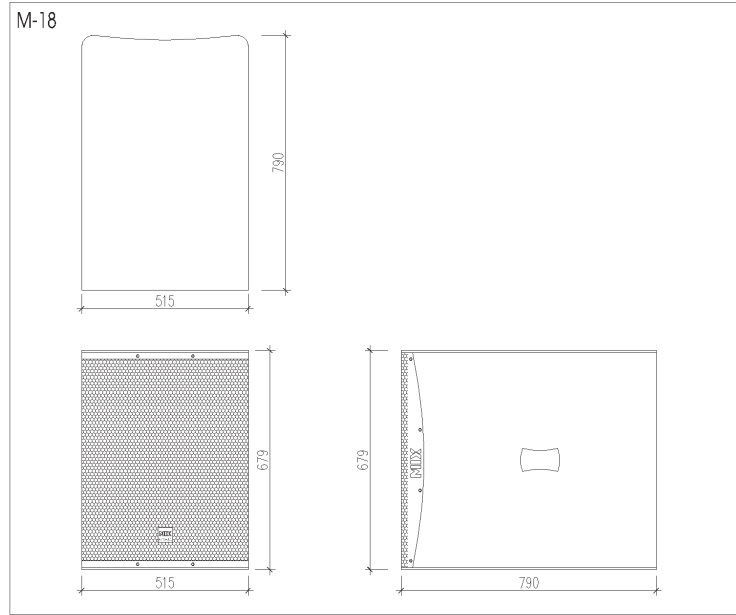

M - 18

Sub MIX M - 18 is a strong subwoofer, with more powerful, realistic sound with a full range of sound speakers in the music.

Bass FatialPro Neodymium 18HP 1060 - Italia (50cm) warm and firm sound, bass is shown in detail, sharpness, touching the listener's emotions, satisfying all fastidious customers. Make a strong impression on users from the very first moment because the Sub M - 18 has a solid birch wood cabinet, so the bass is expressed very firmly and strongly. Unique paint due to the use of flexible plastic coating technology, attracting all eyes when installed in the room space.

Sub MIX M - 18 has a capacity of 1200W that reproduces the strongest and most powerful bass. As a result, users who play music, sing songs they like can clearly feel each sound melody is expressed.

Sub speakers are suitable for use in high-end karaoke configurations, stages, halls, etc. to bring users moments of relaxation, fun and emotional entertainment.

SPECIFICATIONS

TYPE	Compact, direct radiating subwoofer
FREQUENCY RESPONSE	35Hz-150Hz \pm 6dB, -10dB @ 38Hz
DRIVER	18" (460mm)/4" (100mm) voice coil, long excursion, ferrite magnet
RATED POWER	1200W AES, 2400W peak
SENSITIVITY	101dB
MAXIMUM SPL	130dB continuous, 136dB peak (half space)
NOMINAL IMPEDANCE	8 Ω
ENCLOSURE	Multi-angle birch/poplar ply
FINISH	Black textured paint
PROTECTIVE GRILLE	Black perforated steel with scrim cloth backing
CONNECTORS	2 x NL4 type
PIN CONNECTIONS (INPUT)	1+/1-
PIN CONNECTIONS (LINK)	1+/- to 1+/-
DIMENSIONS	(W) 515mm x (H) 679mm x (D) 790mm
WEIGHT	
ACCESSORIES	Wall bracket, eyebolts