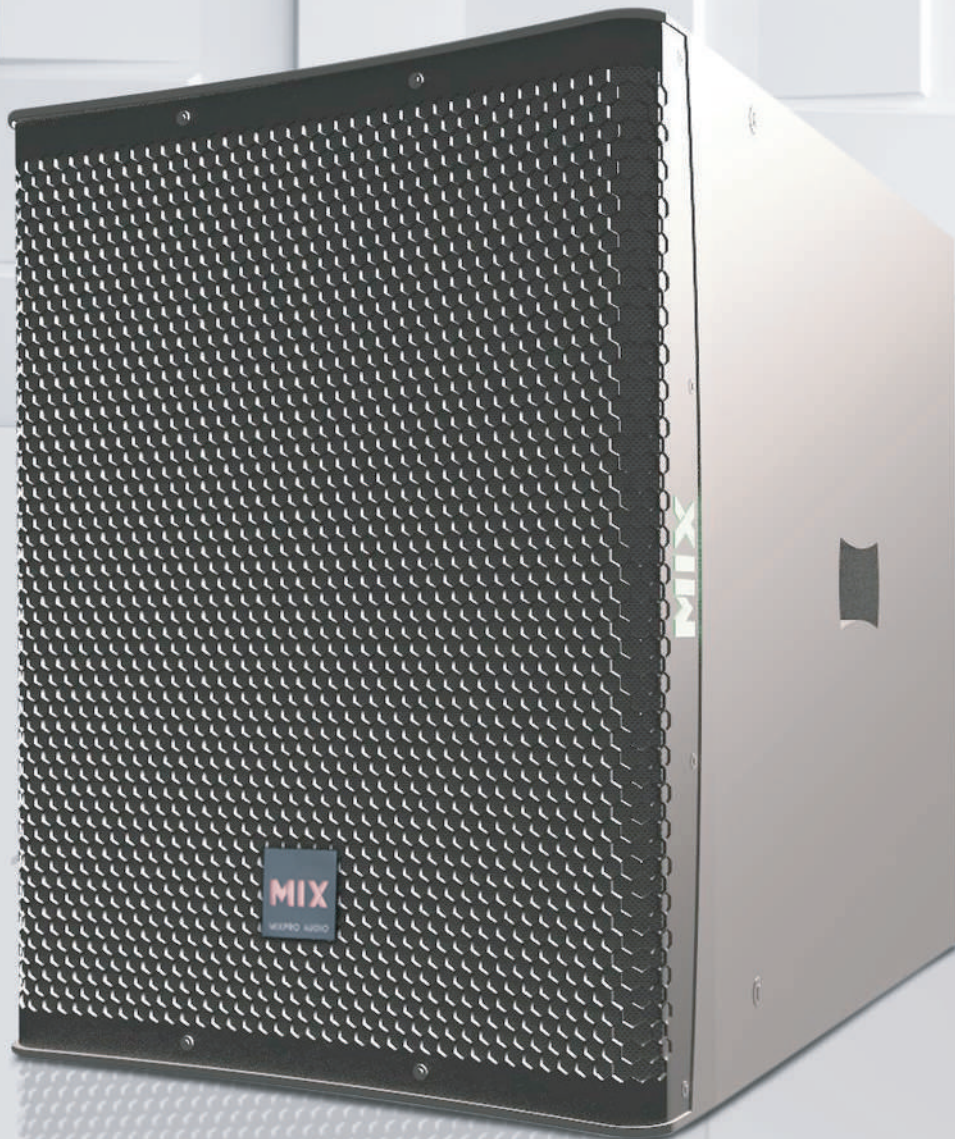

M - 18

Sub MIX M - 18 is a strong subwoofer, with more powerful, realistic sound with a full range of sound speakers in the music.

Bass FatialPro Neodymium 18HP 1060 - Italia (50cm) warm and firm sound, bass is shown in detail, sharpness, touching the listener's emotions, satisfying all fastidious customers. Make a strong impression on users from the very first moment because the Sub M - 18 has a solid birch wood cabinet, so the bass is expressed very firmly and strongly. Unique paint due to the use of flexible plastic coating technology, attracting all eyes when installed in the room space.

Sub MIX M - 18 has a capacity of 1200W that reproduces the strongest and most powerful bass. As a result, users who play music, sing songs they like can clearly feel each sound melody is expressed.

Sub speakers are suitable for use in high-end karaoke configurations, stages, halls, etc. to bring users moments of relaxation, fun and emotional entertainment.

SPECIFICATIONS

TYPE	Compact, direct radiating subwoofer
FREQUENCY RESPONSE	35Hz-150Hz \pm 6dB, -10dB @ 38Hz
DRIVER	18" (460mm)/4" (100mm) voice coil, long excursion, ferrite magnet
RATED POWER	1200W AES, 2400W peak
SENSITIVITY	101dB
MAXIMUM SPL	130dB continuous, 136dB peak (half space)
NOMINAL IMPEDANCE	8 Ω
ENCLOSURE	Multi-angle birch/poplar ply
FINISH	Black textured paint
PROTECTIVE GRILLE	Black perforated steel with scrim cloth backing
CONNECTORS	2 x NL4 type
PIN CONNECTIONS (INPUT)	1+/1-
PIN CONNECTIONS (LINK)	1+/- to 1+/-
DIMENSIONS	(W) 515mm x (H) 679mm x (D) 790mm
WEIGHT	
ACCESSORIES	Wall bracket, eyebolts